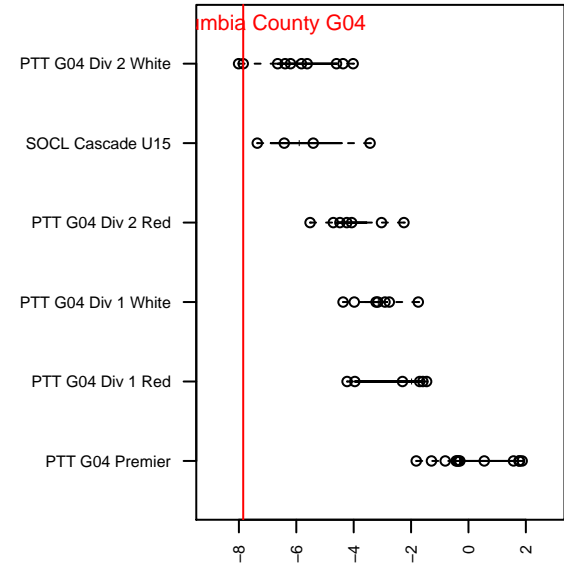

FC Columbia County G04

, OR
 G04 total strength=412
 attack=0.31 defense=0.22
 fall league = PTT G04 Div 2 White
 spr league = Spr OYS G04 Div 2 White

alt names used:
 FC Columbia County G04
 FC Columbia County Soccer 04G
 FC Columbia County Soccer 04G
 FC Columbia County Soccer 04G

Venues played:
 2016 Mt Hood Challenge U13 Bronze
 2016 PTT G04 Division 2 White
 2016 OYS Founders Cup G04
 2016 Spr OYS G04 Division 2 White

FC Columbia County G04
 Dots are actual minus expected GF (blue circles) and GA (red triangles).
 Blue line is smoothed change in attack strength. Red is smoothed change in defense strength.

**attack and defense variance (black dot)
relative to other teams
and top 10 in region**

**attack and defense rating
relative to others at age
and all opponents in last 13 months**

Performance relative to 13 month average